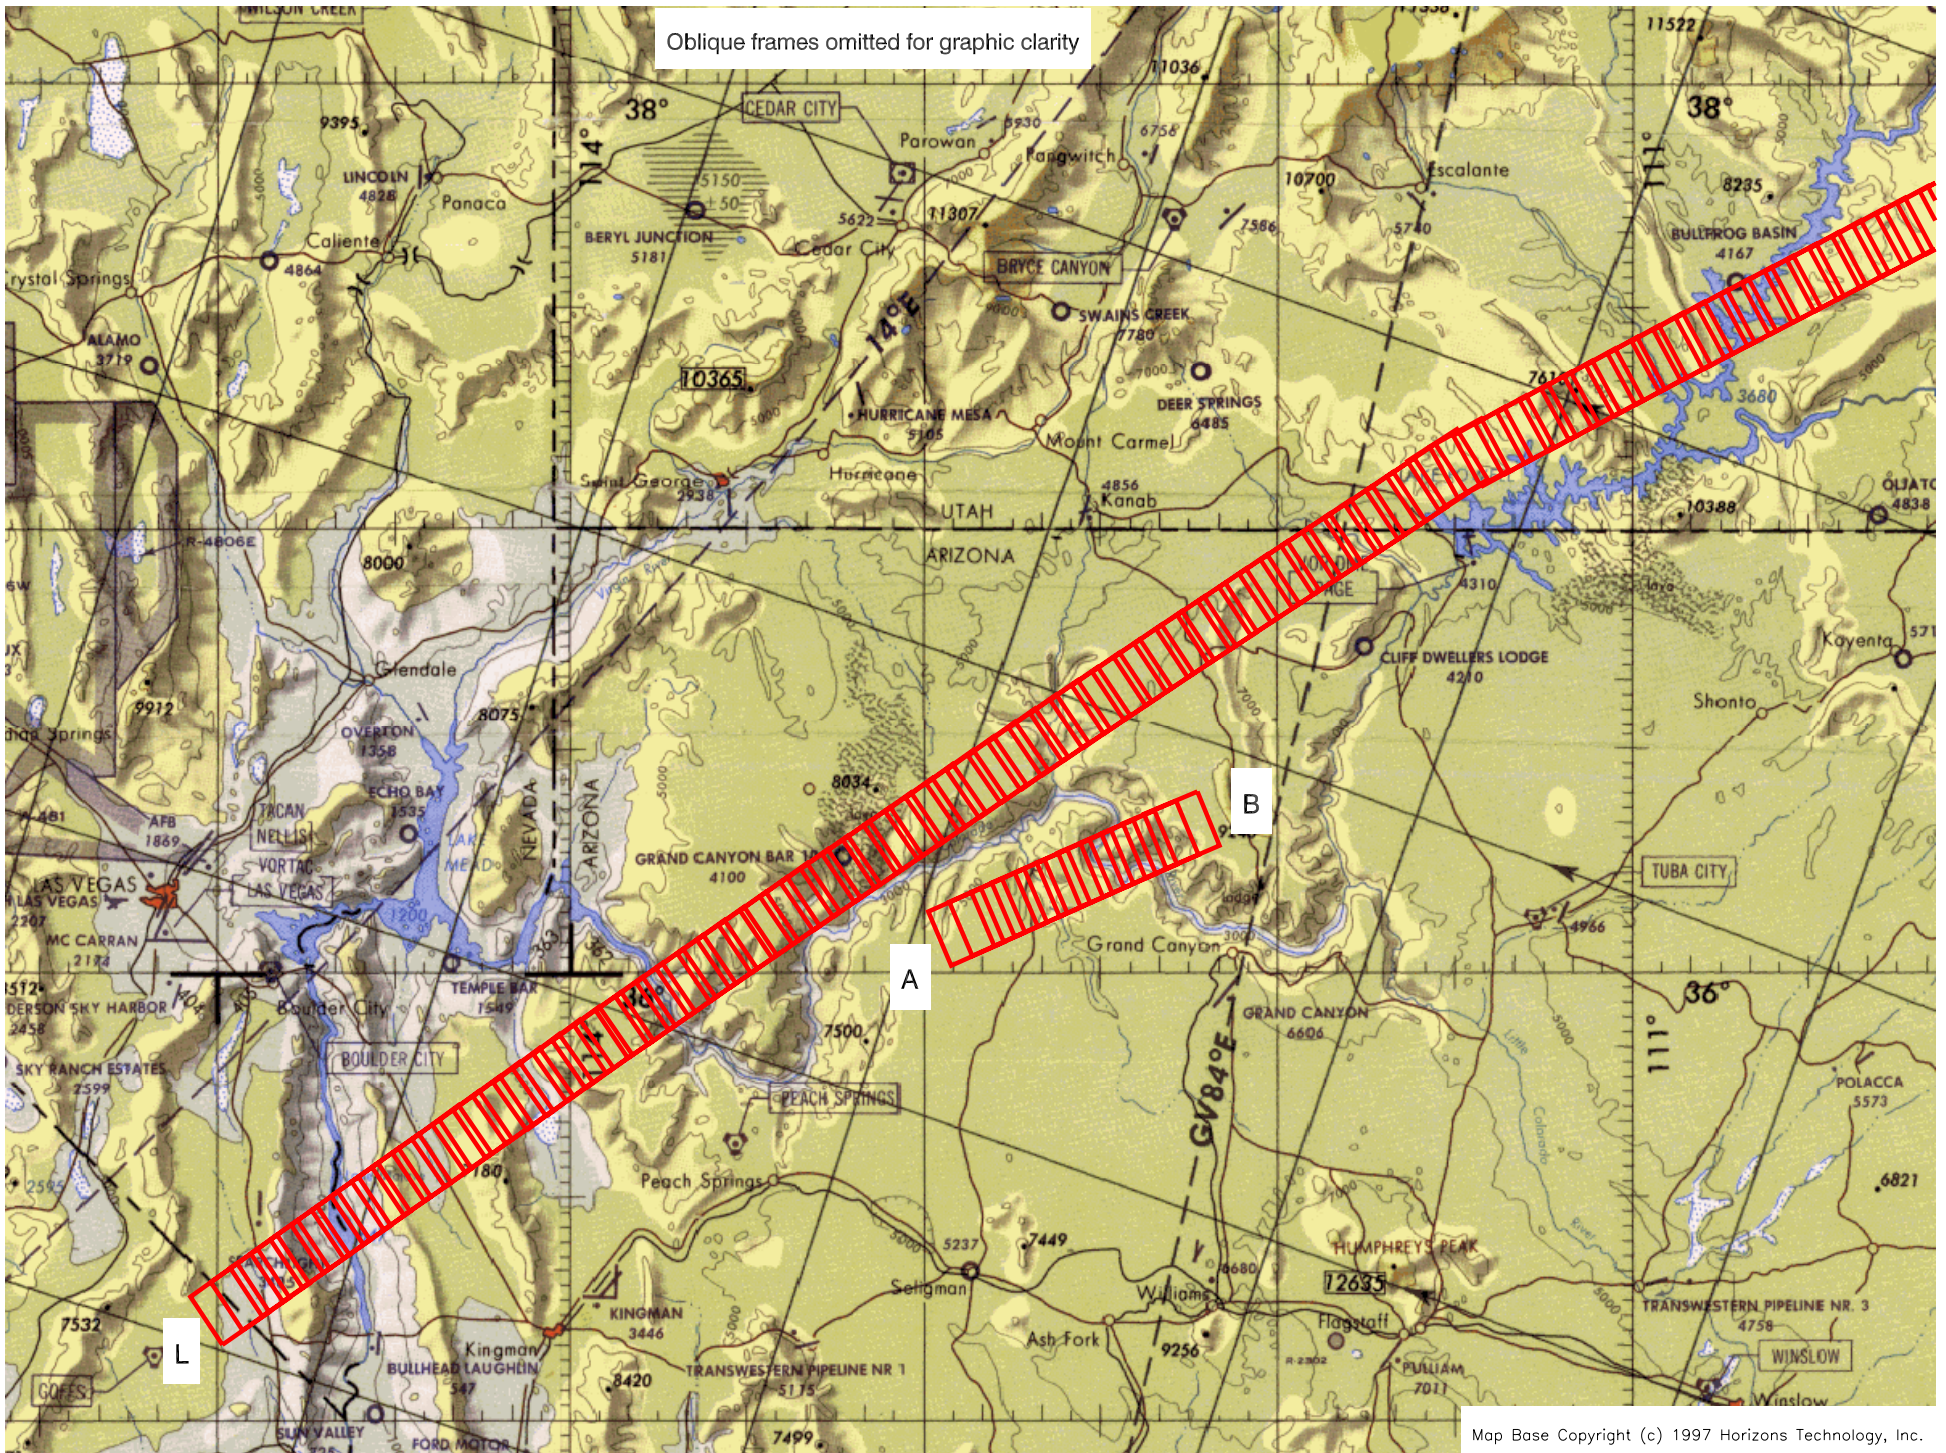

Oblique frames omitted for graphic clarity

Flight 04-937

23 June 2004

A/C 809

DCS