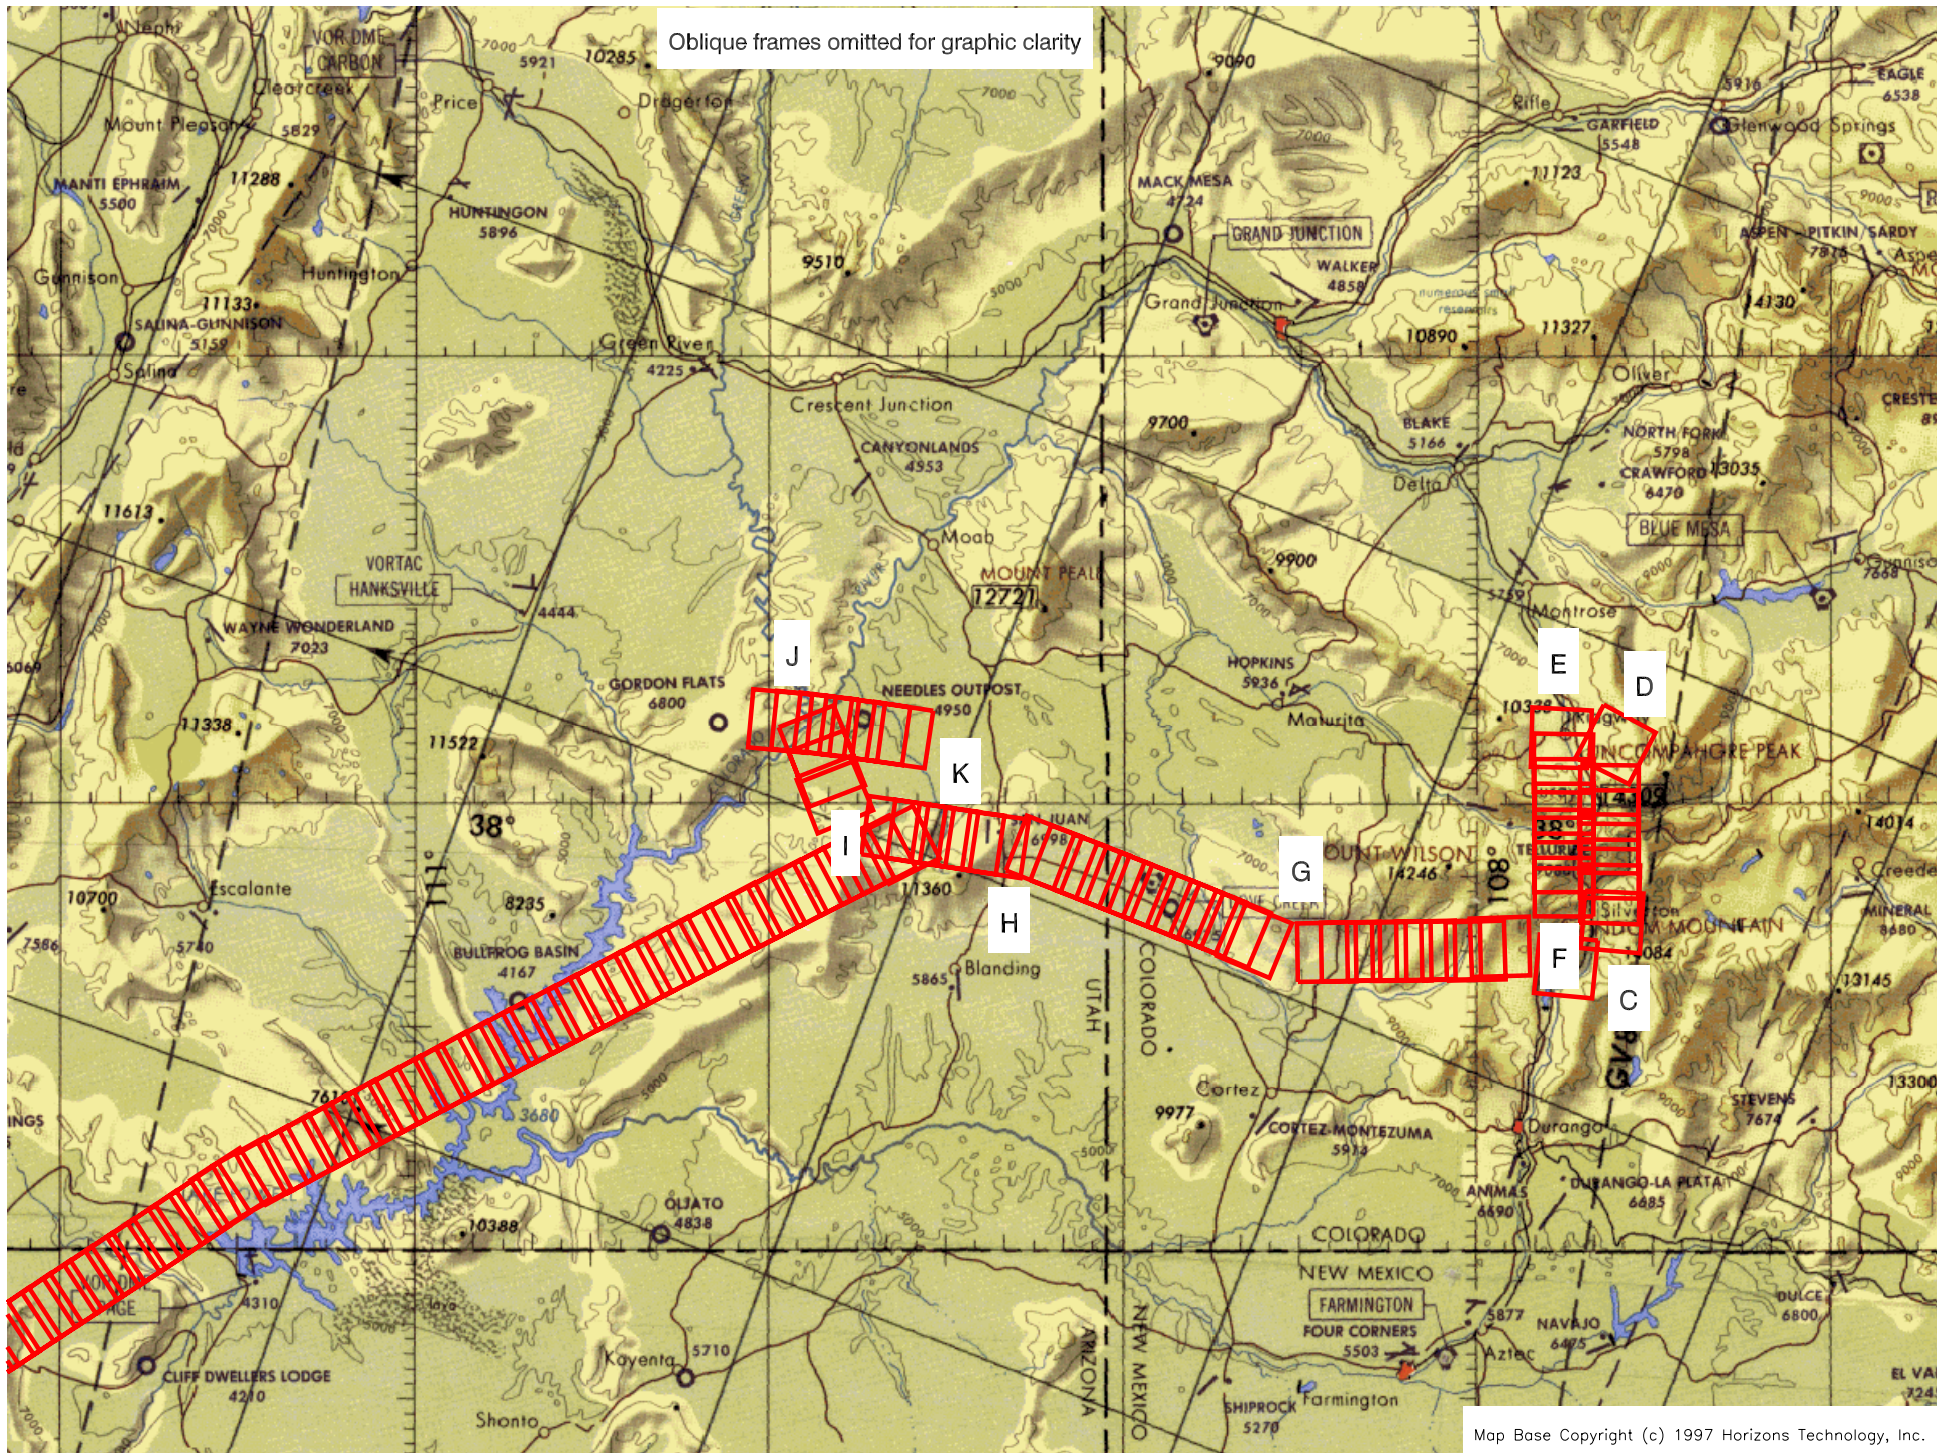

## FLIGHT SUMMARY REPORT

**Flight Number:** 04-937  
**Calendar/Julian Date:** 23 June 2004(175)  
**Sensor Package:** Airborne Visible-Infrared Imaging Spectrometer (AVIRIS)  
Cirrus Digital Camera System (DCS)  
**Area(s) Covered:** Southwest States  
Colorado Front Range  
**Investigator(s):** Painter, National Snow & Ice Data Center      **Aircraft Number:** 809

**CAMERA FLIGHT LINE DATA  
FLIGHT NO. 04-937**

Accession # 05831

Page 1 of 2

Sensor # 154

Check Points	Frame Numbers	Time (GMT-hr, min, sec)		Altitude, GPS feet/meters	Flight Direction / Heading
		START	END		
A - B	0993-1003	16:44:04	16:48:58	66300/20210	67° ; northeast
C	1004-1006	17:23:52	17:24:51	66000/20120	Oblique frames
C - D	1007-1012	17:25:21	17:27:49	66200/20180	2° ; north
D	1013-1019	17:28:18	17:31:16	66200/20180	Oblique frames
E - F	1020-1026	17:31:46	17:34:43	66200/20180	180° ; south
C	1027-1029	17:35:13	17:36:12	66200/20180	Oblique frames
F - G	1030-1038	17:36:41	17:40:38	66300/20210	269° ; west
G - H	1039-1050	17:41:07	17:46:32	66500/20270	292° ; northwest
H - I	1051-1055	17:47:02	17:49:00	66600/20300	278° ; west
I - J	1056-1061	17:49:30	17:51:57	66600/20300	338° ; northwest
J	1062-1069	17:52:27	17:55:54	66100/20150	Oblique frames

**CAMERA FLIGHT LINE DATA**  
**FLIGHT NO. 04-937**

Accession # 05831

Page 2 of 2

Sensor # 154

Check Points	Frame Numbers	Time (GMT-hr, min, sec)		Altitude, GPS feet/meters	Flight Direction / Heading
		START	END		
J - K	1070-1075	17:56:23	17:58:51	66000/20120	97° ; east
K	1076-1081	17:59:21	18:01:49	66200/20180	Oblique Frames
K - L	1082-1172	18:02:18	18:46:40	66200/20180	242° ; southwest

FLIGHT 04-937

23 JUNE 2004

A/C 809

AVIRIS

Oblique frames omitted for graphic clarity

Map Base Copyright (c) 1997 Horizons Technology, Inc.

Flight 04-937

23 June 2004